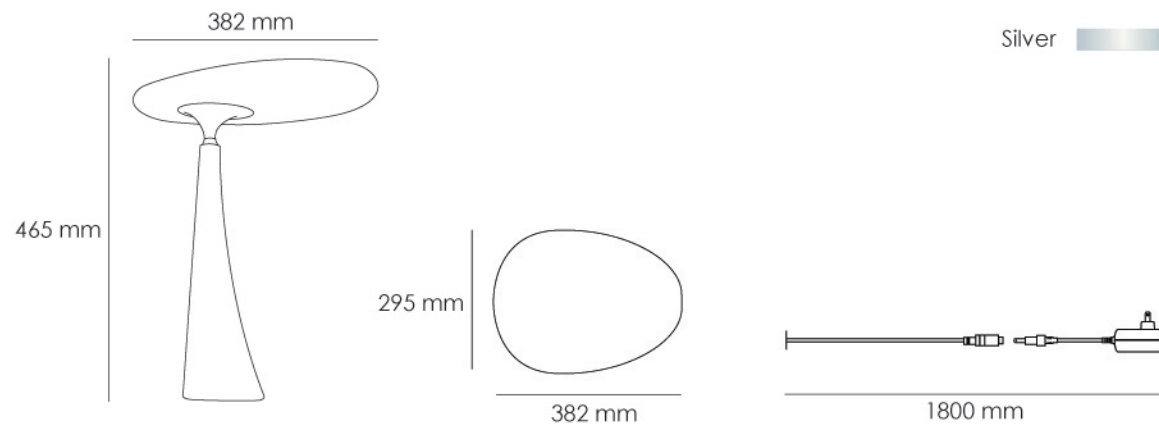

## Coral Reef LED Table

RF10\_D

| Material  | LED Color  | Power Input                         | Switch       |
|---|------------|-------------------------------------|--------------|
| Aluminum Alloy,<br>Zinc alloy die casting,<br>Polycarbonate                         | Warm white | AC: 100-240V/50-60Hz<br>DC: 12V, 2A | Touch dimmer |
| Certification   | Net Weight | Power Consumption                   |              |
|  | 6.8Kg      | 24W (max.)                          |              |