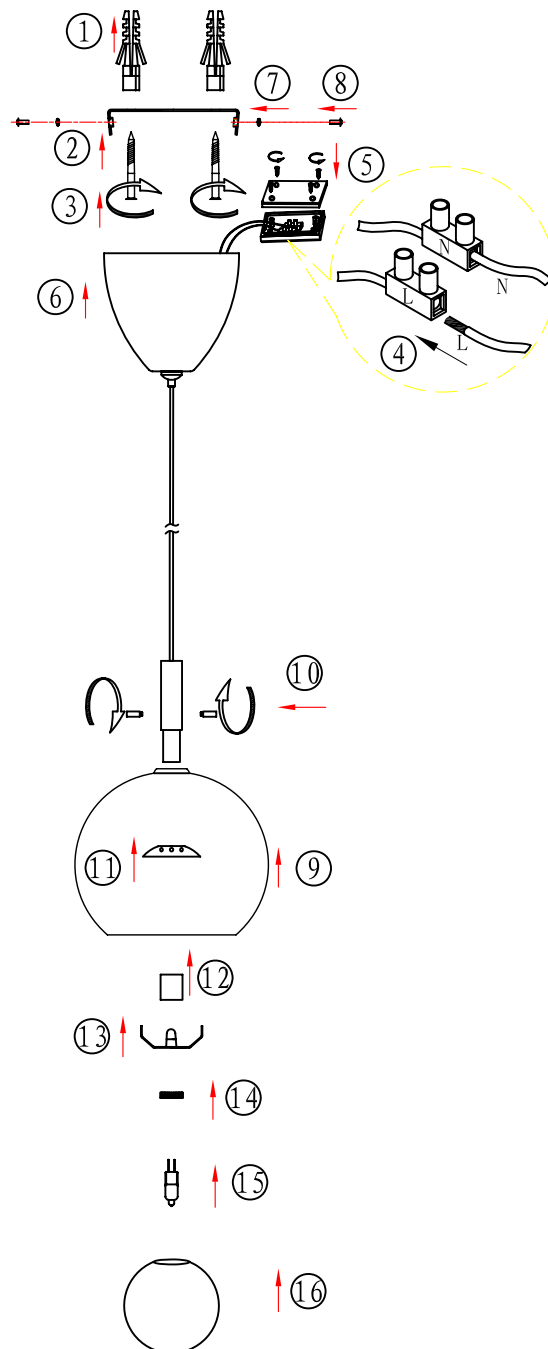

INSTALLATION INSTRUCTION

Item No.: 5008/016

FEATURE

• 220-240V~ 50Hz

• Lamp Type:G4 Max 20W 12V~

The lamp can be only indoor used

If in doubt,consult a qualified electrician or contact your retail outlet. Ensure that you always install the fitting to the relevant regulations.Certain regulations indicate that lighting fittings should be installed by a qualified electrician.