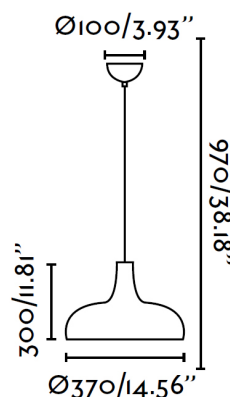

BONGO Aluminium pendant lamp

Ref. 64108

Modern pendant made from aluminium. Bulb(s) 1 X E27 60W not included. We recommend our energy saving bulb ref. 16212 FARO GLOBO E27 20W 2700K.

Specifications

Bulb:	1 x E27 60W
Bulb included:	No
IP:	20
Class:	II
Material:	Aluminium
Recommended bulb:	16212
Description of recommended Bulb:	FARO GLOBO E27 20W 2700K
Length:	370 mm
Net Width:	370 mm
Height:	970 mm
Diameter:	370 Ø
Net Weight:	1,6 kg
Volume:	0,042532 m3