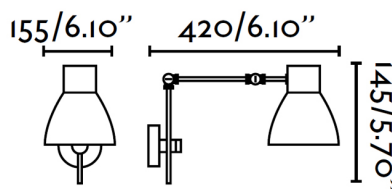

# CELIA Black wall lamp

Ref. 40070

Articulated wall lamp, black matt finish. Built in metal and steel. Light source is an E14 20W light bulb (not included). We recommend our bulb ref. 16239 E14 9W 2700K. This wall lamp is ideal to light up the reading corner at your home.

## Specifications

<b>Bulb:</b>	1 x E14 20W
<b>Bulb included:</b>	No
<b>IP:</b>	20
<b>Class:</b>	II
<b>Material:</b>	Metal and steel
<b>Recommended bulb:</b>	16239
<b>Description of recommended Bulb:</b>	FARO ESFERICA Ø55 T2 4U E14 9W 2700K
<b>Length:</b>	155 mm
<b>Net Width:</b>	420 mm
<b>Height:</b>	145 mm
<b>Net Weight:</b>	0,73 kg
<b>Volume:</b>	0,008663 m3