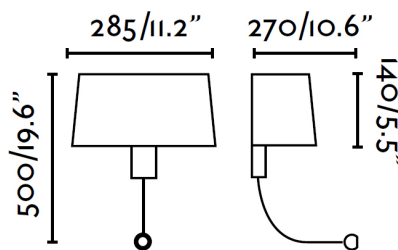

# HOTEL Black reading LED wall lamp

Ref. 29946

modern wall lamp for indoor lighting made from metal with a textile shade. 1 E27 X 15W not included + HIGH POWER LED 1W included. We recommend our energy saving bulb ref. 16292 FARO MINI 6U E27 T2 15W 2700K. This product is only used with low energy bulbs. Designed by: Manel Llusçà.

## Specifications

<b>Bulb:</b>	1 x E27 15W + HIGH POWER LED 1W
<b>Bulb included:</b>	No
<b>Transformer:</b>	Driver
<b>Transformer included:</b>	Yes
<b>IP:</b>	20
<b>Class:</b>	I
<b>Material:</b>	Metal with a textile shade
<b>Designer:</b>	MANEL LLUSCÀ
<b>Recommended bulb:</b>	16292
<b>Description of recommended Bulb:</b>	FARO MINI 6U E27 T2 15W 2700K
<b>Length:</b>	275 mm
<b>Net Width:</b>	177 mm
<b>Height:</b>	300 mm
<b>Net Weight:</b>	1,5 kg
<b>Volume:</b>	0,0144 m3