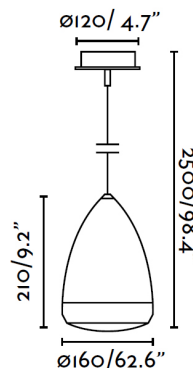

LAMPETTA-M Black pendant lamp

Ref. 29851

Pendant lamp for indoor lighting made from steel and glass diffuser. 1 x E27 40W Bulb(s) not included. We recommend our energy saving bulb ref. 16291 FARO SUPER MINI 6U E14 T2 11W 2700K

Specifications

Bulb:	1 x E14 40W
Bulb included:	No
Material:	Steel and glass diffuser
Recommended bulb:	16291
Description of recommended Bulb:	FARO SUPER MINI 6U E14 T2 11W 2700K
Height:	210 mm
Diameter:	160 Ø
Net Weight:	2,3 kg
Volume:	0,013097 m3