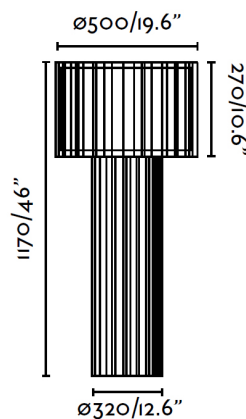

LINDA Black floor lamp

Ref. 29312

Light up your home with this modern floor lamp made from steel with a textile shade. 1 X E27 100W. Bulb(s) not included. We recommend our energy saving bulb ref. 16212 FARO GLOBO E27 20W 2700K. Designed by: Estudi Ribaudí.

Specifications

Bulb:	1 x E27 100W
Bulb included:	No
IP:	20
Class:	II
Material:	Steel with a textile shade
Designer:	ESTUDI RIBAUDÍ
Recommended bulb:	16212
Description of recommended Bulb:	FARO GLOBO E27 20W 2700K
Length:	500 mm
Net Width:	500 mm
Height:	1170 mm
Diameter:	500 Ø
Net Weight:	6,5 kg
Volume:	0,106755 m3