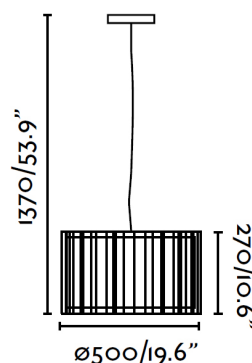

# LINDA Black pendant lamp

Ref. 29313

Modern pendant made from steel with a textile shade.  
 Bulb(s) 1 X E27 100W not included. We recommend our energy saving bulb ref. 16212 FARO GLOBO E27 20W 2700K. Designed by: Estudi Ribaudí.

## Specifications

<b>Bulb:</b>	1 x E27 100W
<b>Bulb included:</b>	No
<b>IP:</b>	20
<b>Class:</b>	I
<b>Material:</b>	Steel with a textile shade
<b>Designer:</b>	ESTUDI RIBAUDÍ
<b>Recommended bulb:</b>	16212
<b>Description of recommended Bulb:</b>	FARO GLOBO E27 20W 2700K
<b>Length:</b>	500 mm
<b>Net Width:</b>	500 mm
<b>Height:</b>	1370 mm
<b>Diameter:</b>	500 Ø
<b>Net Weight:</b>	4,4 kg
<b>Volume:</b>	0,082056 m3