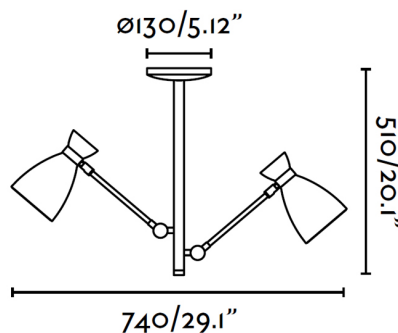

# RETRO Red ceiling lamp

Ref. 20008

RETRO is a set of design lamps by Manel Llusçà inspired by the 60s, available in three colors to light up different rooms in your home. The light source for the red ceiling lamp is three E14 MAX 20W light bulbs (not included). With this set you will get a 'retro' touch for the lighting of your home.

## Specifications

<b>Bulb:</b>	3 x E14 20W
<b>Bulb included:</b>	No
<b>IP:</b>	20
<b>Class:</b>	I
<b>Material:</b>	Metal
<b>Designer:</b>	MANEL LLUSCÀ
<b>Recommended bulb:</b>	16239
<b>Description of recommended Bulb:</b>	FARO ESFERICA Ø55 T2 4U E14 9W 2700K
<b>Length:</b>	740 mm
<b>Net Width:</b>	740 mm
<b>Height:</b>	510 mm
<b>Net Weight:</b>	1,9 kg
<b>Volume:</b>	0,04884 m3