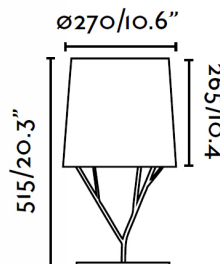

# TREE Black table lamp

Ref. 29866

Modern table lamp for indoor lighting made from steel with a textile shade. 1 X E27 60W. Bulb(s) not included. We recommend our energy saving bulb ref. 16212 FARO GLOBO E27 20W 2700K. Designed by: Estudi Ribaudí.

## Specifications

<b>Bulb:</b>	1 x E27 60W
<b>Bulb included:</b>	No
<b>IP:</b>	20
<b>Class:</b>	II
<b>Material:</b>	Steel with a textile shade
<b>Designer:</b>	ESTUDI RIBAUDÍ
<b>Recommended bulb:</b>	16212
<b>Description of recommended Bulb:</b>	FARO GLOBO E27 20W 2700K
<b>Length:</b>	230 mm
<b>Net Width:</b>	230 mm
<b>Height:</b>	515 mm
<b>Diameter:</b>	230 Ø
<b>Net Weight:</b>	3,9 kg
<b>Volume:</b>	0,080461 m3