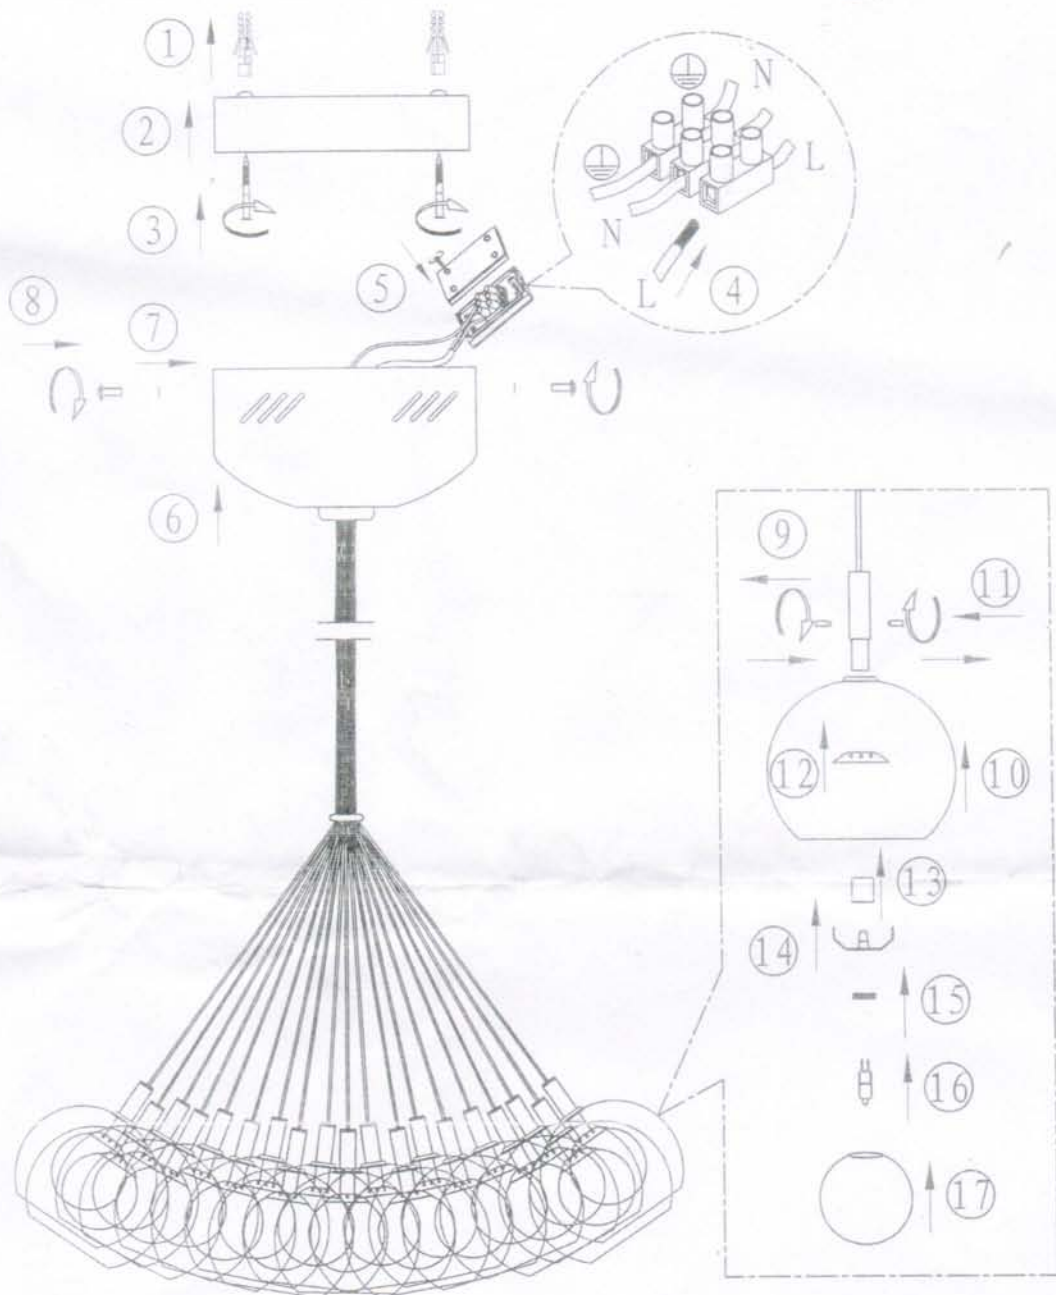

INSTALLATION INSTRUCTION

Item No. : 5000/376

FEATURE

● 220-240V~ 50Hz

● Lamp Type:G4 19× Max 10W 12V~

The lamp can be only indoor used

If in doubt, consult a qualified electrician or contact your retail outlet. Ensure that you always install the fitting to the relevant regulations. Certain regulations indicate that lighting fittings should be installed by a qualified electrician.